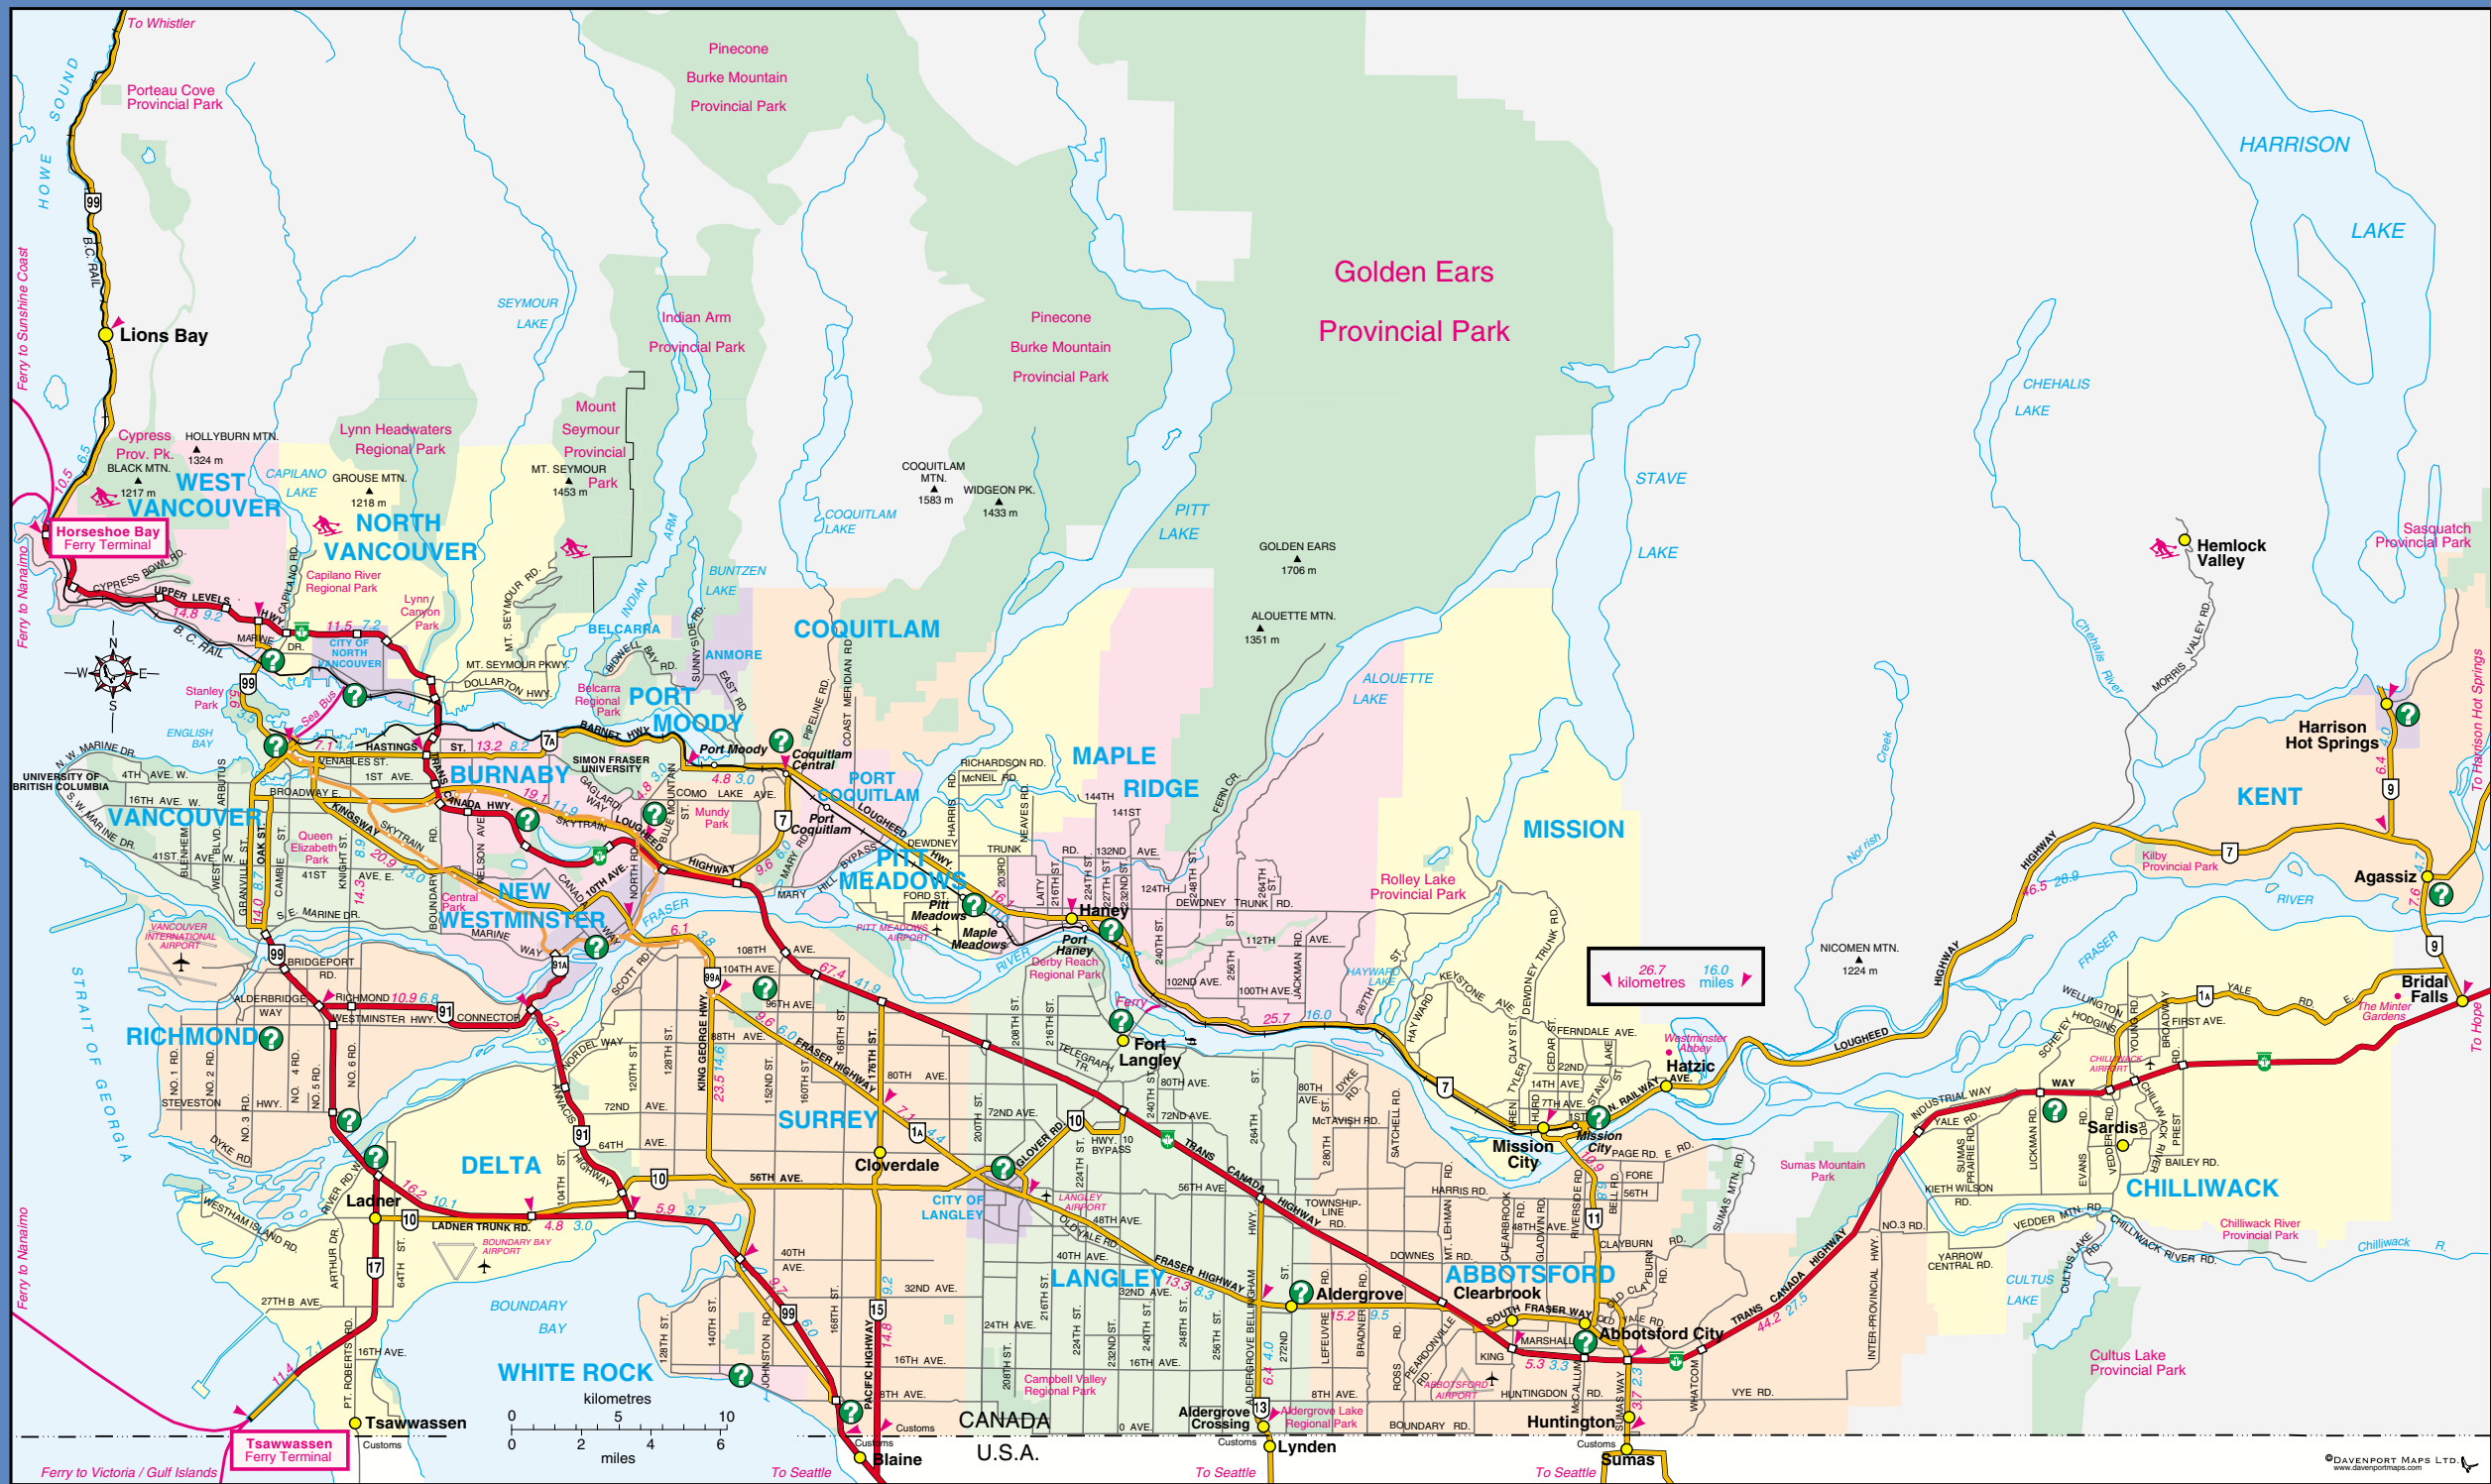

## DISTANCES FROM ABBOTSFORD:

Aldergrove .....	16km (10miles)	Maple Ridge .....	35km (21miles)
Chilliwack .....	28km (17miles)	Mission .....	14km (8miles)
Fort Langley .....	27km (16miles)	Pitt Meadows .....	40km (24miles)
Harrison Hot Springs .....	68km (41miles)	Prince George .....	706km (451miles)
Hope .....	80km (48miles)	Seattle .....	232km (139miles)
Kamloops .....	284km (170miles)	Surrey .....	45km (27miles)
Langley City .....	29km (17miles)	Vancouver .....	72km (43miles)
Manning Park .....	164km (98miles)	White Rock .....	28km (18miles)