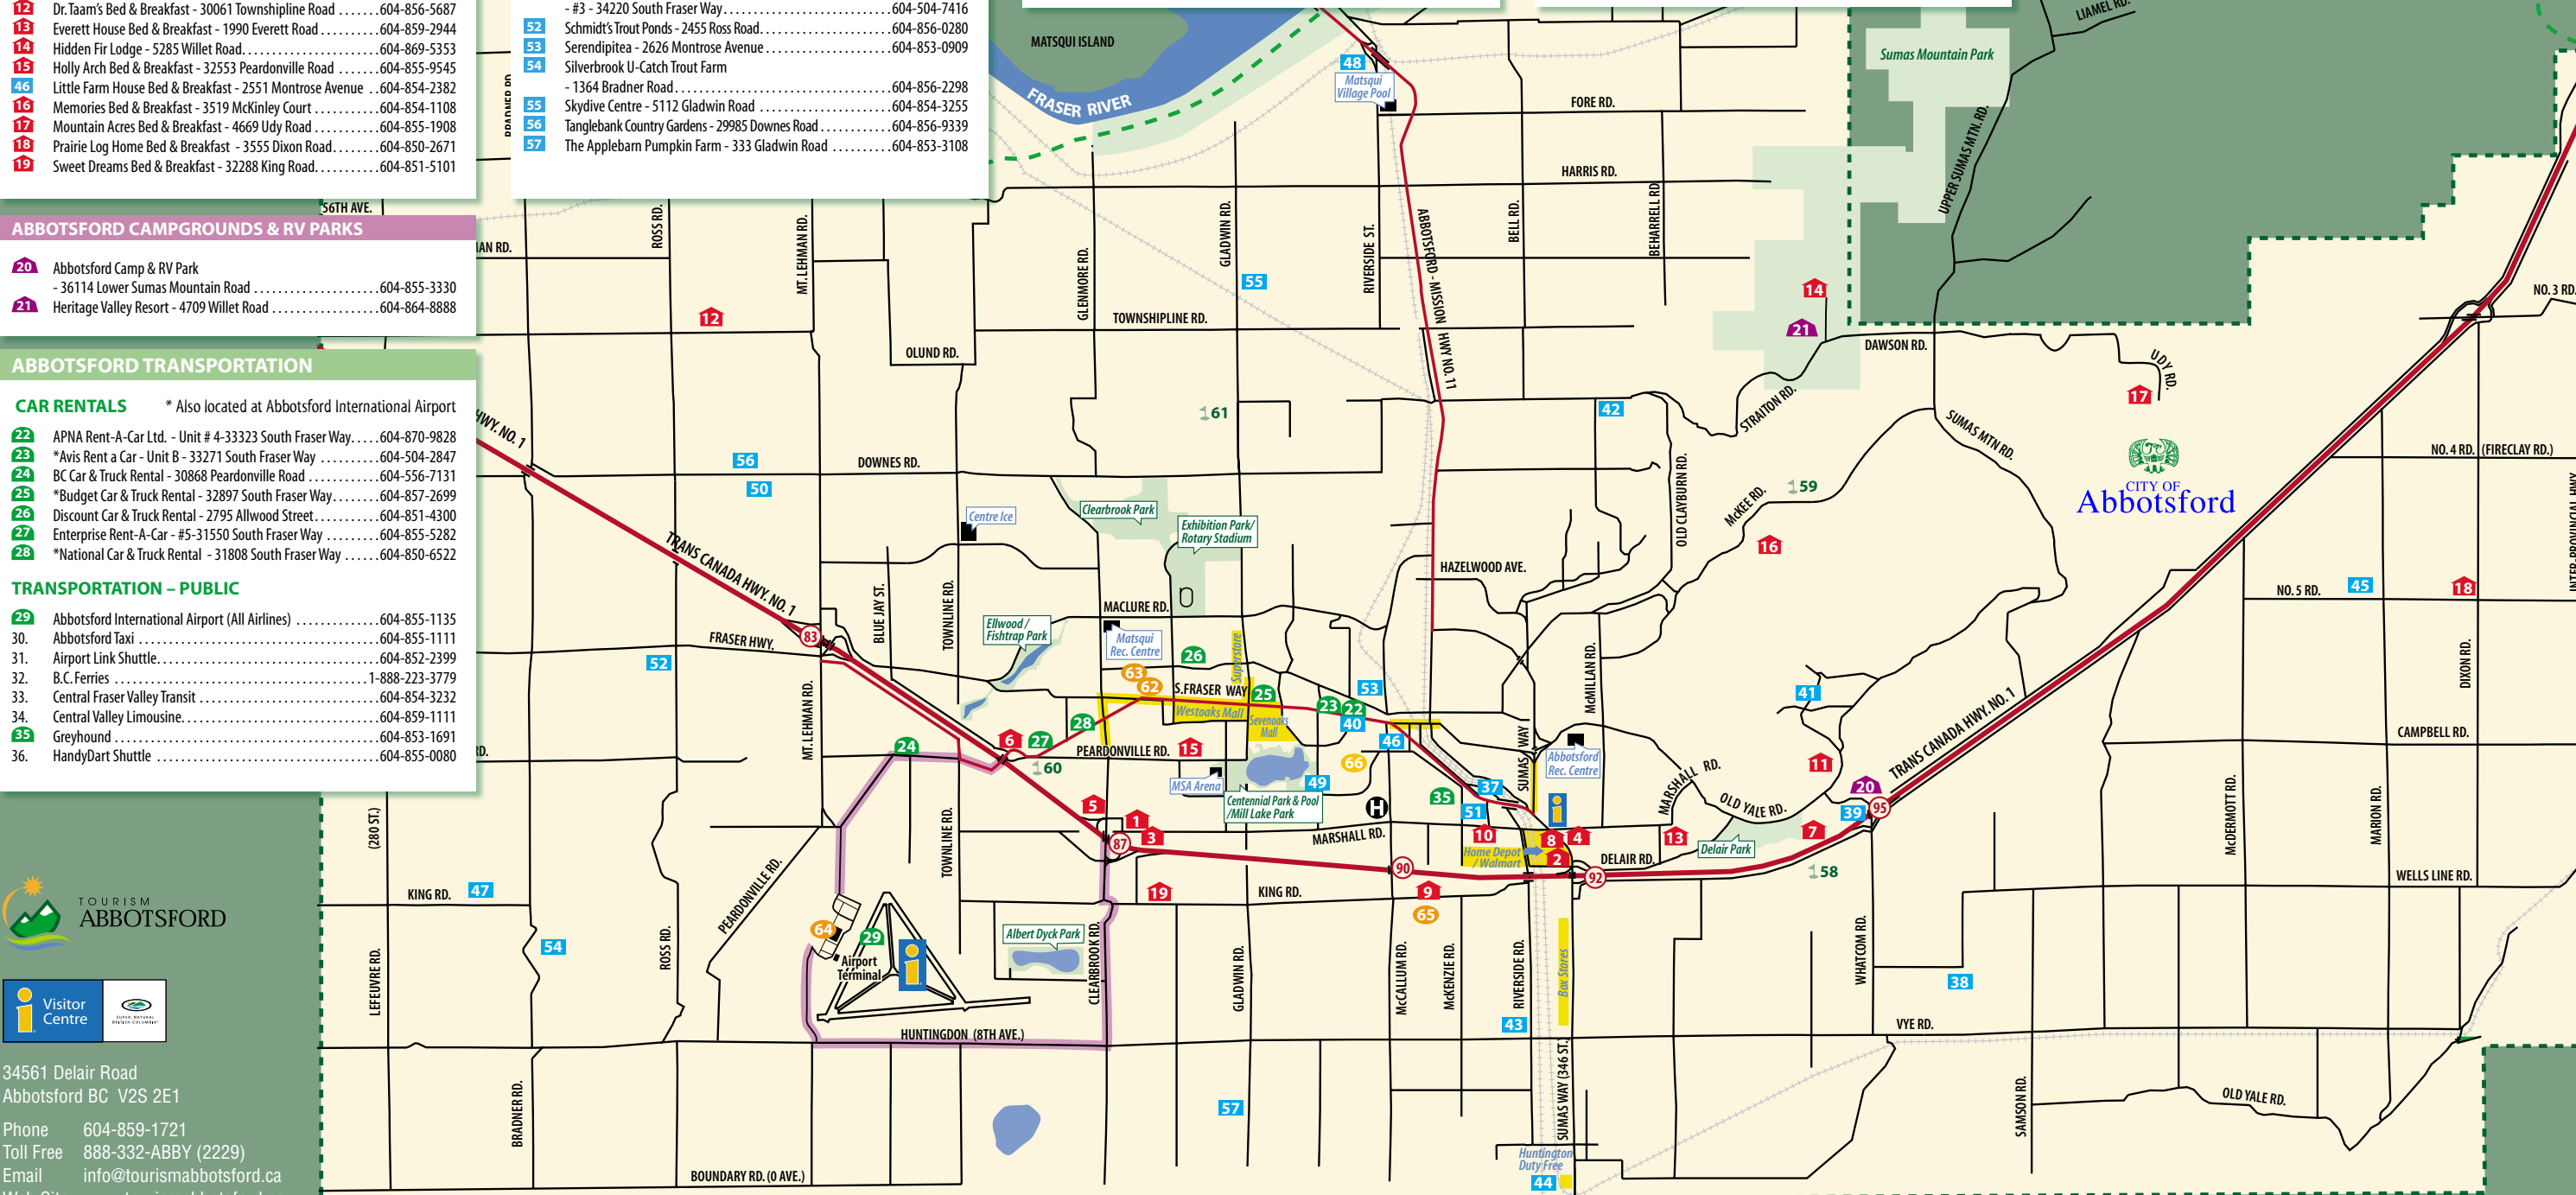

GOLF COURSES

- 58 Fraserglen Golf Course & Training Centre - 36036 South Parallel Road 604-852-3477
- 59 Ledgeview Golf & Country Club - 35997 McKee Road 604-859-8993
- 60 Total Golf - #7B - 31550 South Fraser Way 604-557-0005
- 61 Valley Golf Centre - 4211 Gladwin Road 604-853-4653

OTHER FACILITIES

- 62 City Hall - 32315 South Fraser Way 604-853-2281
- 63 Clearbrook Library - 32320 George Ferguson Way 604-859-7819
- 64 Tradex - 1190 Cornell Street 604-850-1533
- 65 UCFV - 33844 King Road 604-504-7441

LIVE THEATRE/CULTURE

- 66 Abbey Arts Centre - 2329 Crescent Way 604-853-3955
- 62 Matsqui Centennial Auditorium - 32315 South Fraser Way 604-853-2281
- 21 Heritage Valley Resort - 4709 Willet Road 604-864-8888

RECREATION FACILITIES

- Abbotsford Recreation Centre - 34690 Old Yale Road 604-853-4221
- Centennial Outdoor Pool - 2310 Emerson Street ..... seasonal
- Centre Ice Sports - 3600 Townline Road 604-504-7565
- Matsqui Recreation Centre - 3106 Clearbrook Road 604-855-0500
- Matsqui Village Outdoor Pool - 6074 Riverside Road ..... seasonal
- MSA Arena - 2323 Emerson Street 604-859-4264

Major Shopping Areas

EMERGENCY:

- H Emergency (Fire, Ambulance, Police) 911
- Hospital - 2179 McCallum Road 604-853-2201

34561 Delair Road
Abbotsford BC V2S 2E1
Phone 604-859-1721
Toll Free 888-332-ABBY (2229)
Email info@tourismabbotsford.ca
Web Site www.tourismabbotsford.ca